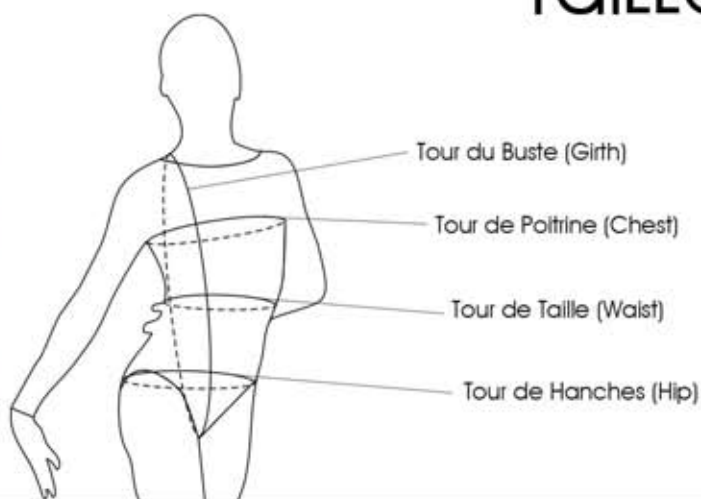

TAILLES DES JUSTAUCORPS

Europe
 mesures en cm

Taille	4-6	6-7	8-10	10-12	12-14	XS	S	M	L
Poitrine	51-58	56-61	61-68	66-71	71-76	78-86	86-91	91-96	94-101
Taille	45-48	48-53	53-58	55-61	61-63	63-68	68-71	71-73	73-76
Hanches	53-58	55-61	61-66	63-68	71-76	78-86	86-91	91-96	94-101
Bustes	94-104	104-111	111-119	119-127	127-134	137-144	144-149	149-157	157-162

USA
 in inch

LEOTARD size CHART

Taille	4-6	6-7	8-10	10-12	12-14	XS	S	M	L
Chest	20-23	22-24	24-27	26-28	28-30	31-34	34-36	36-38	37-40
Waist	18-19	19-21	21-23	22-24	24-25	25-27	27-28	28-29	29-30
Hip	21-23	22-24	24-26	25-27	28-30	31-34	34-36	36-38	37-40
Girth	37-41	41-44	44-47	47-50	50-53	54-59	57-59	59-62	62-64